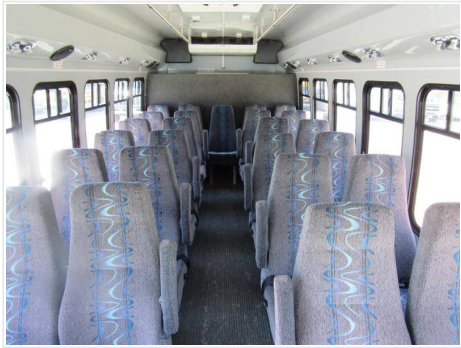

2004 Ford E450 StarTrans 25 Passenger Commercial Bus

Call For Pricing

This 2004 Ford E450 StarTrans 25 Passenger Commercial Bus offers a max seating capacity of 25 and a current mileage of 161745 miles. It comes with hydraulic brakes, gas engine, automatic transmission, white exterior, and a gray interior with cloth seats.

Vehicle Features

- Cloth Seats
- Arm Rest
- Tinted Windows
- First Aid Kit
- AM/FM
- Electric Door
- Front Heat
- Chrome Front Bumper
- Dual Rear Wheels
- Emergency Pushout-1
- Forward Facing Seats
- Seat Belts
- Tilt and Cruise
- Fire Extinguisher
- Radio W/CD
- Front Air Conditioning
- Rear Heat
- Wheel Liners
- Hydraulic Brakes
- Standard White Paint Option
- Reclining Seats
- Rear Luggage
- Backup Alarm
- Reading Lights
- TV and DVD
- Rear Air Conditioning
- Dual Compressor
- Tri Reflectors
- Roof Hatch-1

Stock Number	Z-78808
Model Year	2004
Make	Ford
Body	E450
Model	StarTrans
Condition	Used
Location	Branson
Wheelchair Accessible	No
Seating Capacity	25
Wheelchair Capacity	NA
Seating Capacity Range	16-25
Mileage	161745
Brakes	Hydraulic
Fuel Type	Gas
Engine Size (L)	6.8
Transmission	Automatic
Exterior Color	White
Interior Color	Gray
Seat Material	Cloth
Luggage	Yes
CDL Requirement	Yes
Availability	Available Now
Vehicle Categories	Commercial Buses