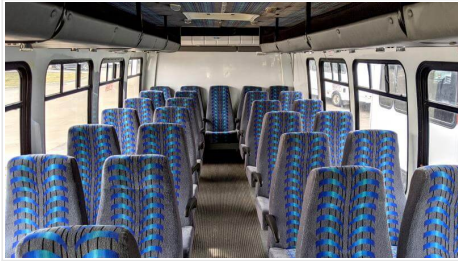

2005 Chevrolet C5500 StarTrans 29 Passenger Commercial Bus

Call For Pricing

This 2005 Chevrolet C5500 StarTrans 29 Passenger Commercial Bus offers a max seating capacity of 29 and a current mileage of 106755 miles. It comes with hydraulic brakes, diesel engine, automatic transmission, white exterior, and a gray interior with cloth seats.

Vehicle Features

- Cloth Seats
- Electric Door Entry
- Wheel Simulators
- 1 Roof Hatch
- Overhead Luggage
- Front and Rear Air Conditioning
- Rubber Flooring
- Custom Black Paint Option
- 4 Emergency Pushout Windows
- Front and Rear Heating
- Chrome Front Bumper
- Dual Rear Wheels
- Rear Luggage

Stock Number	19-162
Model Year	2005
Make	Chevrolet
Body	C5500
Model	StarTrans
Condition	Used
Location	Kansas City
Wheelchair Accessible	No
Seating Capacity	29
Wheelchair Capacity	NA
Seating Capacity Range	26-55
Mileage	106755
Brakes	Hydraulic
Fuel Type	Diesel
Engine Size (L)	6.6
Transmission	Automatic
Exterior Color	White
Interior Color	Gray
Seat Material	Cloth
Luggage	Yes
CDL Requirement	Yes
Availability	Available Now
Vehicle Categories	Commercial Buses