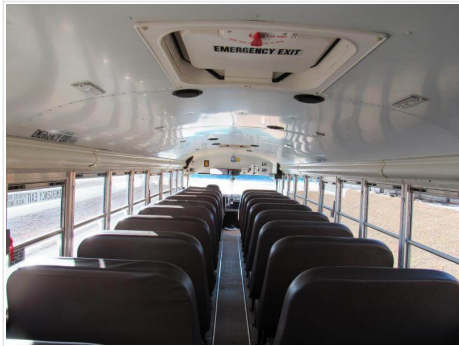

2009 Blue Bird NA Vision 65 Passenger School Bus

Call For Pricing

This 2009 Blue Bird NA Vision 65 Passenger School Bus offers a max seating capacity of 65 and a current mileage of 85732 miles. It comes with hydraulic brakes, diesel engine, automatic transmission, yellow exterior, and a brown interior with vinyl seats.

Vehicle Features

- Fire Block Upholstery
- Front Heat
- Fire Extinguisher
- Block Heater
- Crossing Arm
- Tow Hooks
- Dual Rear Wheels
- Roof Hatch-2
- Brown Upholstery
- Rear Heat
- Plywood Subfloor
- W/L Visor
- Noise Reduction Front
- Tilt and Cruise
- Back Up Alarm
- Standard Yellow Paint Option
- Cloth Driver Seat
- Body Fluid Kit
- RCA Rubber-Tan
- 20'Skirts
- Manual Door
- Heated Mirrors
- 8 Lamp Warning System
- White Roof

Stock Number	17-366
Model Year	2009
Make	Blue Bird
Body	NA
Model	Vision
Condition	Used
Location	Branson
Wheelchair Accessible	No
Seating Capacity	65
Wheelchair Capacity	NA
Seating Capacity Range	56+
Mileage	85732
Brakes	Hydraulic
Fuel Type	Diesel
Engine Size (L)	Cat C7
Transmission	Automatic
Exterior Color	Yellow
Interior Color	Brown
Seat Material	Vinyl
Luggage	No
CDL Requirement	Yes
Availability	Available Now
Vehicle Categories	School Buses