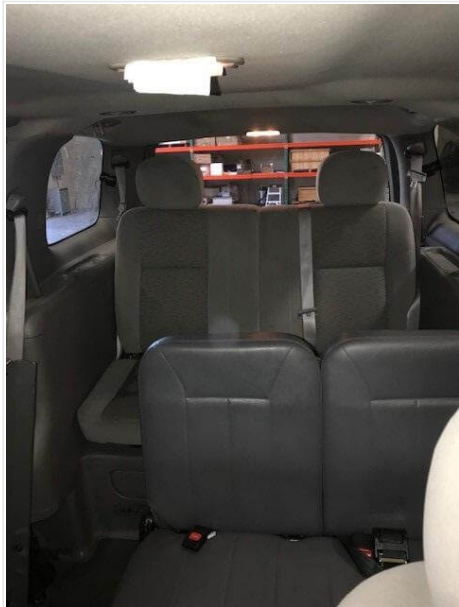

2006 Chevrolet Braun Uplander 6 Passenger (+ 1 WC) Wheelchair Van

Call For Pricing

This 2006 Chevrolet Braun Uplander 6 Passenger (+ 1 WC) Wheelchair Van offers a max seating capacity of 6 (plus wheelchair capacity) and a current mileage of 118883 miles. It comes with hydraulic brakes, gas engine, automatic transmission, blue exterior, and a charcoal interior with cloth seats.

Vehicle Features

- Forward-Facing Cloth Seats
- Rear Luggage
- Tri Reflectors
- Electric
- AM/FM Radio with CD
- Reclining Seats
- Front and Rear Heat
- Back-up Alarm
- Door
- Fold-away Seats
- Arm Rests
- Front and Rear Air Conditioning
- Power Windows and Locks
- Rubber Flooring
- Side Wheelchair Ramp

Stock Number	19-207
Model Year	2006
Make	Chevrolet
Body	Braun
Model	Uplander
Condition	Used
Location	Corona
Wheelchair Accessible	Yes
Seating Capacity	6
Wheelchair Capacity	1
Seating Capacity Range	0-15
Mileage	118883
Brakes	Hydraulic
Fuel Type	Gas
Engine Size (L)	3.5
Transmission	Automatic
Exterior Color	Blue
Interior Color	Charcoal
Seat Material	Cloth
Luggage	No
CDL Requirement	No
Availability	Available Now