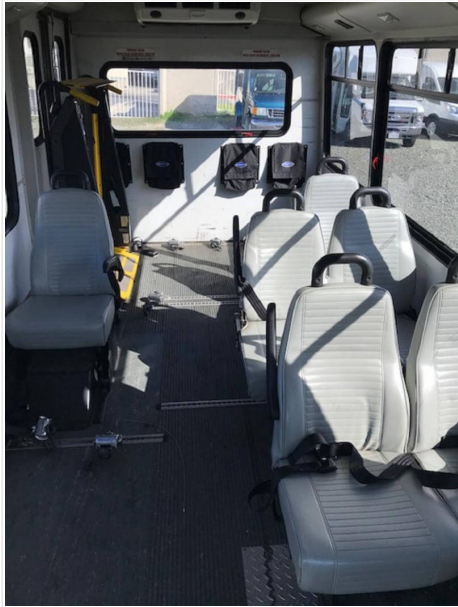

## 2006 Chevrolet G3500 General 7 Passenger (+ 4 WC) Wheelchair Van

**\$7,900**

This 2006 Chevrolet G3500 General 7 Passenger (+ 4 WC) Wheelchair Van offers a max seating capacity of 7 (plus wheelchair capacity) and a current mileage of 115736 miles. It comes with hydraulic brakes, gas engine, automatic transmission, blue exterior, and a gray interior with vinyl seats.

### Vehicle Features

- Rear Wheelchair Lift
- Front and Rear Heat
- Rubber Flooring
- Vinyl Seats
- AM/FM Radio
- Front and Rear Air Conditioning
- Manual Door

<b>Stock Number</b>	19-206
<b>Model Year</b>	2006
<b>Make</b>	Chevrolet
<b>Body</b>	G3500
<b>Model</b>	General
<b>Condition</b>	Used
<b>Location</b>	Corona
<b>Wheelchair Accessible</b>	Yes
<b>Seating Capacity</b>	7
<b>Wheelchair Capacity</b>	4
<b>Seating Capacity Range</b>	0-15
<b>Mileage</b>	115736
<b>Brakes</b>	Hydraulic
<b>Fuel Type</b>	Gas
<b>Engine Size (L)</b>	6.0
<b>Transmission</b>	Automatic
<b>Exterior Color</b>	Blue
<b>Interior Color</b>	Gray
<b>Seat Material</b>	Vinyl
<b>Luggage</b>	No
<b>CDL Requirement</b>	No
<b>Availability</b>	Available Now